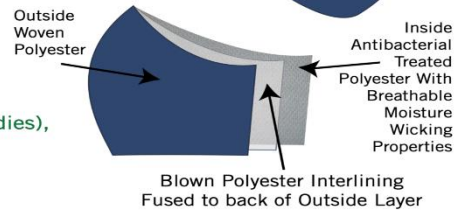

## Reusable and Washable 3 Layered Mask

For avoiding contaminating others with your spittle.  
Having a mask on prevents hand contact with your face.  
Assists with people respecting social distances – if someone sees you wearing a mask, it can reassert the social distancing rules of 1.5 metres separation.

**Australian Made**

\* Prices are inclusive of GST.

**Sizes**  
Small (Youth, Small Ladies),  
Medium (Ladies),  
Large (Mens),  
X-Large (Big Mens)

**What you must remember is a material mask is not a medical mask. As with all masks, the medical advice is to wash your hands before putting them on, not to touch it while on your face, and wash after use.**

### PACKS AVAILABLE

**LPOG MEM | NON MEM**

|  |               |               |
|--|---------------|---------------|
| <b>PACK 1</b> – 20 UNITS (2 x SMALL/YOUTH, 8 x MEDIUM, 8 x LARGE, 2 x XLARGE)      | <b>\$260</b>  | <b>\$280</b>  |
| <b>PACK 2</b> – 30 UNITS (4 x SMALL/YOUTH, 11 x MEDIUM, 11 x LARGE, 4 x XLARGE)    | <b>\$385</b>  | <b>\$405</b>  |
| <b>PACK 3</b> – 40 UNITS (6 x SMALL/YOUTH, 14 x MEDIUM, 14 x LARGE, 6 x XLARGE)    | <b>\$510</b>  | <b>\$530</b>  |
| <b>PACK 4</b> – 60 UNITS (10 x SMALL/YOUTH, 20 x MEDIUM, 20 x LARGE, 10 x XLARGE)  | <b>\$765</b>  | <b>\$785</b>  |
| <b>PACK 5</b> – 80 UNITS (14 x SMALL/YOUTH, 26 x MEDIUM, 26 x LARGE, 14 x XLARGE)  | <b>\$1015</b> | <b>\$1035</b> |
| <b>UNIT 6</b> – 100 UNITS (18 x SMALL/YOUTH, 32 x MEDIUM, 32 x LARGE, 18 x XLARGE) | <b>\$1265</b> | <b>\$1285</b> |